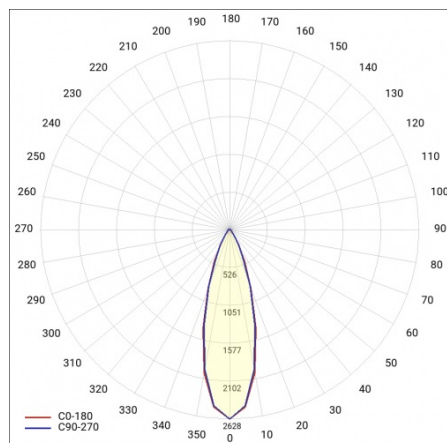

BARIS 52 LED N 1143MM 1900LM 840 IP44 I CL. PLX BLACK 18W SINGLE

DETAILED CARD

TECHNICAL PARAMETERS TABLE

Index:	461934	Diffuser material:	PC
Rated power of the luminaire [W]:	18	Colour of the body:	black
EAN:	5905963461934	Diffuser colour:	milky
Colour temperature [K]:	4000	Dimensions (H/W/T/S) [mm]:	1143/69/52
Light source:	LED module	Material of the body:	aluminium
Luminous flux [lm]:	1900	Mounting version:	surface
Diffuser type:	OPAL	Impact resistance:	IK03
Supply voltage [V]:	220 - 240	Ingress protection:	IP44
Frequency [Hz]:	50 - 60	Working temperature [°C]:	from -25 to +35
Luminous efficacy [lm/W]:	103	Net weight [kg]:	1.600
Energy efficiency class:	E	Photobiological safety:	Risk Group 1 (no photobiological hazard under normal behavioral limitation)
Electrical protection class:	I	Warranty [years]:	5
Colour rendering index:	>80	CE certificate:	233/2023
SDCM:	≤ 3	ENEC Certificate:	PL BBJ/006/2022/M1
LED lifespan L70B50 [h]:	111500	PZH certificate:	B-BK-60112-0357/2023
LED lifespan L80B20 [h]:	70400	Manual:	Download PDF
LED lifespan L90B10 [h]:	34000	Plik LDT:	Download

LIGHT CURVES

Card creation date: 02 January 2025

The company reserves the right to make design changes or upgrades in the presented product. Product data sheet does not constitute an offer. * Parameter tolerance is +/- 10%

This product is a subject to electric and electronic waste equipment regulations (WEEE).

Certificate CE - Nr: 233/2023

Lena Lighting S.A.
ul. Kórnicka 52, 63-000 Środa Wielkopolska
tel. +48 61 28 60 333 (Pn-Pt, 8-16), e-mail: hello@lenalighting.pl, www.lenalighting.pl