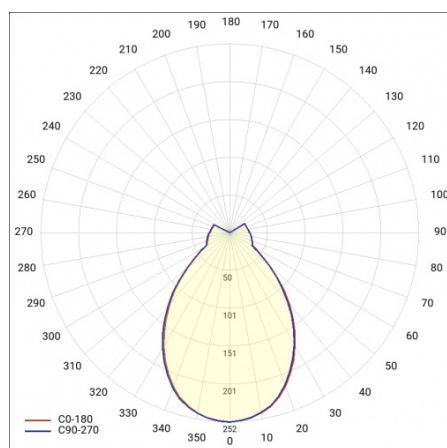

SIZZANO Z 600MM 3800LM 840 IP40 I CL. DALI 37W BLACK RING

DETAILED CARD

TECHNICAL PARAMETERS TABLE

Index:	468025	Diffuser material:	PMMA
EAN:	5905963468025	Diffuser type:	OPAL
Light source:	LED module	Diffuser colour:	white
Rated power [W] - range:	37	DIMM DALI:	yes
Luminous flux of the luminaire [lm] - range:	3800	Ring material:	HIPS
Colour temperature [K]:	4000	Ring colour:	black
Supply voltage [V]:	220 - 240	Dimensions (H/W/T/S) [mm]:	630/50
Frequency [Hz]:	50 - 60	Ingress protection:	IP40
Luminous efficacy [lm/W]:	102	Mounting version:	suspended
Energy efficiency class:	E	Number on the palette [pcs]:	4
Electrical protection class:	I	Net weight [kg]:	3.100
Colour rendering index:	>80	Warranty [years]:	5
SDCM:	≤ 3	Warranty [years]:	5
LED lifespan L70B50 [h]:	112000	CE certificate:	216/2023
LED lifespan L80B20 [h]:	70000	Manual:	Download PDF
LED lifespan L90B10 [h]:	34000	Plik LDT:	Download

LIGHT CURVES

Card creation date: 02 January 2025

The company reserves the right to make design changes or upgrades in the presented product. Product data sheet does not constitute an offer. * Parameter tolerance is +/- 10%

This product is a subject to electric and electronic waste equipment regulations (WEEE).

Certificate CE - Nr: 216/2023

Lena Lighting S.A.
ul. Kórnicka 52, 63-000 Środa Wielkopolska
tel. +48 61 28 60 333 (Pn-Pt, 8-16), e-mail: hello@lenalighting.pl, www.lenalighting.pl