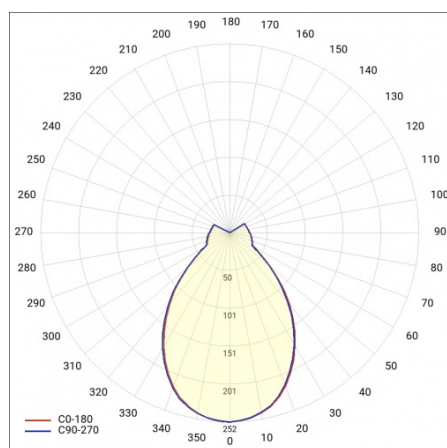

SIZZANO Z 600MM 2800LM 840 IP40 I CL. DALI 27W BLACK RING

DETAILED CARD

TECHNICAL PARAMETERS TABLE

Index:	468018	Diffuser material:	PMMA
EAN:	5905963468018	Diffuser type:	OPAL
Light source:	LED module	Diffuser colour:	white
Rated power [W] - range:	27	DIMM DALI:	yes
Luminous flux of the luminaire [lm] - range:	2800	Ring material:	HIPS
Colour temperature [K]:	4000	Ring colour:	black
Supply voltage [V]:	220 - 240	Dimensions (H/W/T/S) [mm]:	630/50
Frequency [Hz]:	50 - 60	Ingress protection:	IP40
Luminous efficacy [lm/W]:	105	Mounting version:	suspended
Energy efficiency class:	E	Number on the palette [pcs]:	4
Electrical protection class:	I	Net weight [kg]:	3.100
Colour rendering index:	>80	Warranty [years]:	5
SDCM:	≤ 3	Warranty [years]:	5
LED lifespan L70B50 [h]:	112000	CE certificate:	216/2023
LED lifespan L80B20 [h]:	70000	Manual:	Download PDF
LED lifespan L90B10 [h]:	34000	Plik LDT:	Download

LIGHT CURVES

Card creation date: 02 January 2025

The company reserves the right to make design changes or upgrades in the presented product. Product data sheet does not constitute an offer. * Parameter tolerance is +/- 10%

This product is a subject to electric and electronic waste equipment regulations (WEEE).

Certificate CE - Nr: 216/2023

Lena Lighting S.A.
ul. Kórnicka 52, 63-000 Środa Wielkopolska
tel. +48 61 28 60 333 (Pn-Pt, 8-16), e-mail: hello@lenalighting.pl, www.lenalighting.pl