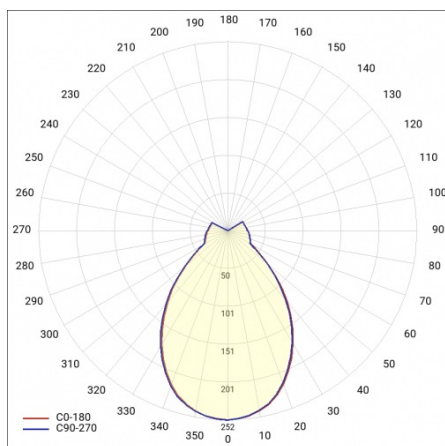

SIZZANO Z 600MM 2800LM 840 IP40 I CL. DALI 27W BLACK RING

DETAILED CARD

TECHNICAL PARAMETERS TABLE

Index:	468018	Diffuser material:	PMMA
EAN:	5905963468018	Diffuser type:	OPAL
Light source:	LED module	Diffuser colour:	white
Rated power [W] - range:	27	DIMM DALI:	yes
Luminous flux of the luminaire [lm] - range:	2800	Ring material:	HIPS
Colour temperature [K]:	4000	Ring colour:	black
Supply voltage [V]:	220 - 240	Dimensions (H/W/T/S) [mm]:	630/50
Frequency [Hz]:	50 - 60	Ingress protection:	IP40
Luminous efficacy [lm/W]:	105	Mounting version:	suspended
Energy efficiency class:	E	Number on the palette [pcs]:	4
Electrical protection class:	I	Net weight [kg]:	3.100
Colour rendering index:	>80	Warranty [years]:	5
SDCM:	≤ 3	Warranty [years]:	5
LED lifespan L70B50 [h]:	112000	CE certificate:	216/2023
LED lifespan L80B20 [h]:	70000	Manual:	Download PDF
LED lifespan L90B10 [h]:	34000	Plik LDT:	Download

LIGHT CURVES

Card creation date: 02 January 2025

The company reserves the right to make design changes or upgrades in the presented product. Product data sheet does not constitute an offer. * Parameter tolerance is +/- 10%

This product is a subject to electric and electronic waste equipment regulations (WEEE).

Certificate CE - Nr: 216/2023

Lena Lighting S.A.
ul. Kórnicka 52, 63-000 Środa Wielkopolska
tel. +48 61 28 60 333 (Pn-Pt, 8-16), e-mail: hello@lenalighting.pl, www.lenalighting.pl