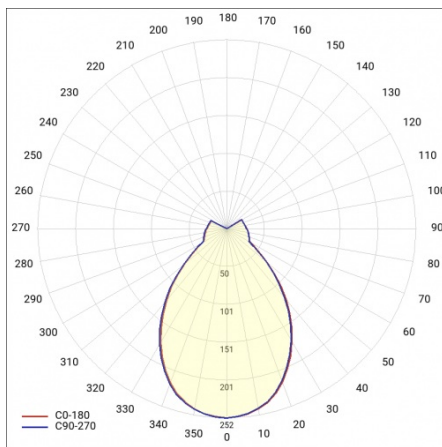

SIZZANO Z 1000MM 4200LM 840 IP40 I CL. DALI 40W BLACK RING

DETAILED CARD

TECHNICAL PARAMETERS TABLE

Index:	468049	Diffuser material:	PMMA
EAN:	5905963468049	Diffuser type:	OPAL
Light source:	LED module	Diffuser colour:	white
Rated power [W] - range:	40	DIMM DALI:	yes
Luminous flux of the luminaire [lm] - range:	4200	Ring material:	HIPS
Colour temperature [K]:	4000	Ring colour:	black
Supply voltage [V]:	220 - 240	Dimensions (H/W/T/S) [mm]:	970/80
Frequency [Hz]:	50 - 60	Ingress protection:	IP40
Luminous efficacy [lm/W]:	105	Mounting version:	suspended
Energy efficiency class:	E	Number on the palette [pcs]:	1
Electrical protection class:	I	Net weight [kg]:	7.100
Colour rendering index:	>80	Warranty [years]:	5
SDCM:	≤ 3	Warranty [years]:	5
LED lifespan L70B50 [h]:	112000	CE certificate:	216/2023
LED lifespan L80B20 [h]:	70000	Manual:	Download PDF
LED lifespan L90B10 [h]:	34000	Plik LDT:	Download

LIGHT CURVES

Card creation date: 02 January 2025

The company reserves the right to make design changes or upgrades in the presented product. Product data sheet does not constitute an offer. * Parameter tolerance is +/- 10%

This product is a subject to electric and electronic waste equipment regulations (WEEE).

Certificate CE - Nr: 216/2023

Lena Lighting S.A.
ul. Kórnicka 52, 63-000 Środa Wielkopolska
tel. +48 61 28 60 333 (Pn-Pt, 8-16), e-mail: hello@lenalighting.pl, www.lenalighting.pl