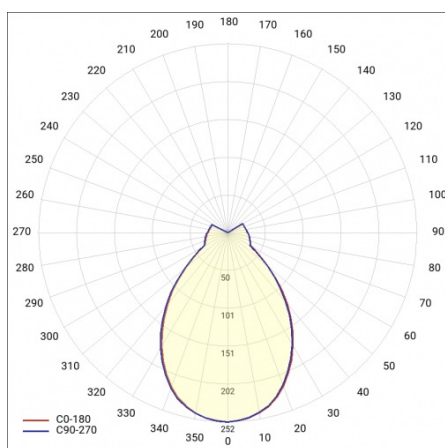

SIZZANO MULTI Z 600MM 2200-3800LM 840 IP40 I CL. 21-37W BLACK RING

DETAILED CARD

TECHNICAL PARAMETERS TABLE

Index:	468001	Diffuser material:	PMMA
EAN:	5905963468001	Diffuser type:	OPAL
Light source:	LED module	Diffuser colour:	white
Rated power [W] - range:	21-37	Ring material:	HIPS
Luminous flux of the luminaire [lm] - range:	2200 - 3800	Ring colour:	black
Colour temperature [K]:	4000	Dimensions (H/W/T/S) [mm]:	630/50
Supply voltage [V]:	220 - 240	Ingress protection:	IP40
Frequency [Hz]:	50 - 60	Mounting version:	suspended
Luminous efficacy [lm/W]:	103	Number on the palette [pcs]:	4
Energy efficiency class:	E	Net weight [kg]:	2.800
Electrical protection class:	I	Warranty [years]:	5
Colour rendering index:	>80	Warranty [years]:	5
SDCM:	≤ 3	CE certificate:	216/2023
LED lifespan L70B50 [h]:	112000	Manual:	Download PDF
LED lifespan L80B20 [h]:	70000	Plik LDT:	Download
LED lifespan L90B10 [h]:	34000		

LIGHT CURVES

Card creation date: 02 January 2025

The company reserves the right to make design changes or upgrades in the presented product. Product data sheet does not constitute an offer. * Parameter tolerance is +/- 10%

This product is a subject to electric and electronic waste equipment regulations (WEEE).

Certificate CE - Nr: 216/2023

Lena Lighting S.A.
ul. Kórnicka 52, 63-000 Środa Wielkopolska
tel. +48 61 28 60 333 (Pn-Pt, 8-16), e-mail: hello@lenalighting.pl, www.lenalighting.pl