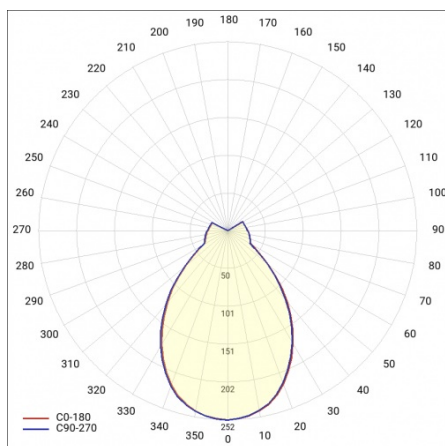

SIZZANO MULTI Z 1000MM 3000-5300LM 830 IP40 I CL. 32-55W BLACK RING

DETAILED CARD

TECHNICAL PARAMETERS TABLE

Index:	468094	Diffuser material:	PMMA
EAN:	5905963468094	Diffuser type:	OPAL
Light source:	LED module	Diffuser colour:	white
Rated power [W] - range:	32-55	Ring material:	HIPS
Luminous flux of the luminaire [lm] - range:	3000 - 5300	Ring colour:	black
Colour temperature [K]:	3000	Dimensions (H/W/T/S) [mm]:	970/80
Supply voltage [V]:	220 - 240	Ingress protection:	IP40
Frequency [Hz]:	50 - 60	Mounting version:	suspended
Luminous efficacy [lm/W]:	98	Net weight [kg]:	6.800
Energy efficiency class:	E	Warranty [years]:	5
Electrical protection class:	I	CE certificate:	216/2023
Colour rendering index:	>80	Manual:	Download PDF
SDCM:	≤ 3	Plik LDT:	Download
LED lifespan L80B20 [h]:	70000		

LIGHT CURVES

Card creation date: 02 January 2025

The company reserves the right to make design changes or upgrades in the presented product. Product data sheet does not constitute an offer. * Parameter tolerance is +/- 10%

This product is a subject to electric and electronic waste equipment regulations (WEEE).

Certificate CE - Nr: 216/2023

Lena Lighting S.A.
ul. Kórnicka 52, 63-000 Środa Wielkopolska
tel. +48 61 28 60 333 (Pn-Pt, 8-16), e-mail: hello@lenalighting.pl, www.lenalighting.pl