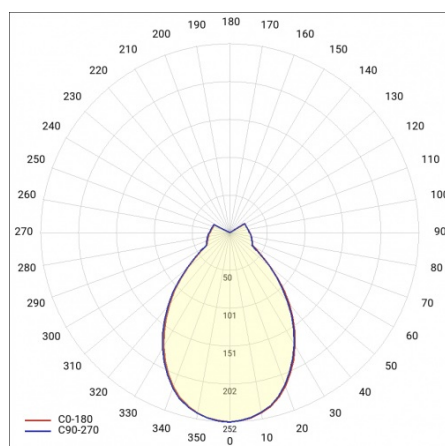

SIZZANO MULTI Z 600MM 2100-3600LM 830 IP40 I CL. 21-37W BLACK RING

DETAILED CARD

TECHNICAL PARAMETERS TABLE

Index:	468063	Diffuser material:	PMMA
EAN:	5905963468063	Diffuser type:	OPAL
Light source:	LED module	Diffuser colour:	white
Rated power [W] - range:	21-37	Ring material:	HIPS
Luminous flux of the luminaire [lm] - range:	2100 - 3600	Ring colour:	black
Colour temperature [K]:	3000	Dimensions (H/W/T/S) [mm]:	630/50
Supply voltage [V]:	220 - 240	Ingress protection:	IP40
Frequency [Hz]:	50 - 60	Mounting version:	suspended
Luminous efficacy [lm/W]:	98	Net weight [kg]:	2.800
Energy efficiency class:	E	Warranty [years]:	5
Electrical protection class:	I	CE certificate:	216/2023
Colour rendering index:	>80	Manual:	Download PDF
SDCM:	≤ 3	Plik LDT:	Download
LED lifespan L80B20 [h]:	70000		

LIGHT CURVES

Card creation date: 02 January 2025

The company reserves the right to make design changes or upgrades in the presented product. Product data sheet does not constitute an offer. * Parameter tolerance is +/- 10%

This product is a subject to electric and electronic waste equipment regulations (WEEE).

Certificate CE - Nr: 216/2023

Lena Lighting S.A.
ul. Kórnicka 52, 63-000 Środa Wielkopolska
tel. +48 61 28 60 333 (Pn-Pt, 8-16), e-mail: hello@lenalighting.pl, www.lenalighting.pl